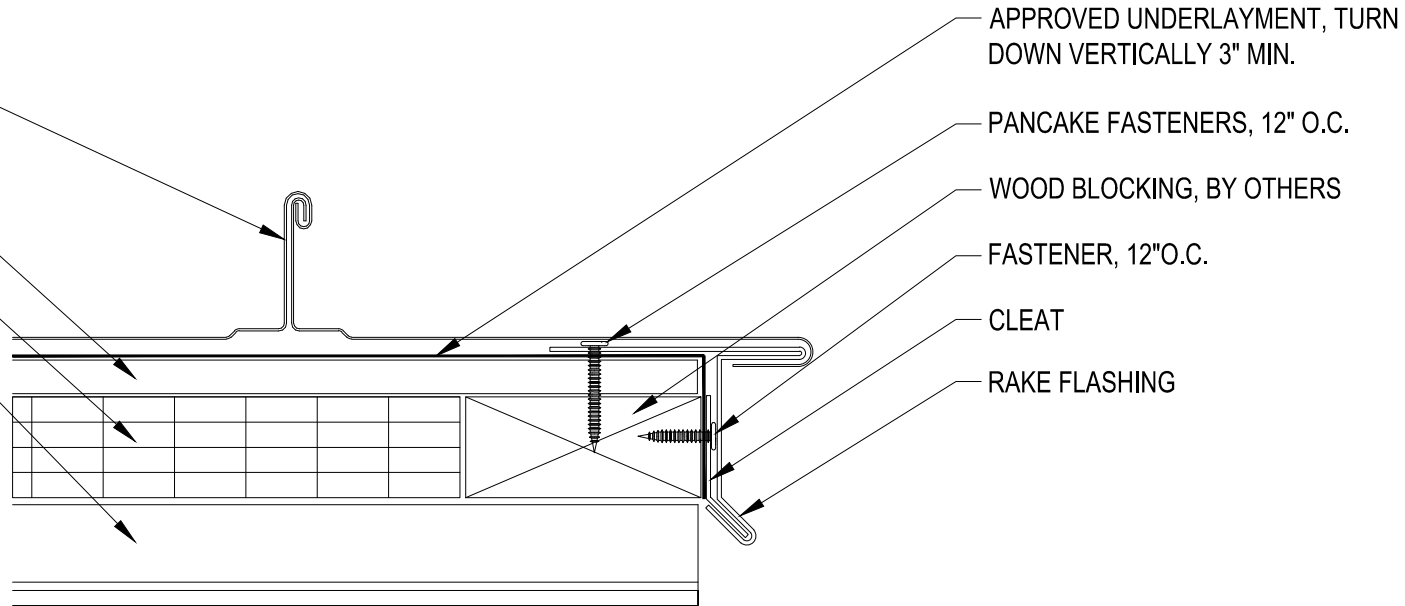

SENTRIGARD™ ML 200
PANEL

1/2" DENSDECK

1-1/2" INSULATION

METAL DECK,
BY OTHERS

Rev. 3, July 2012

Project:

Contractor:

Designer: