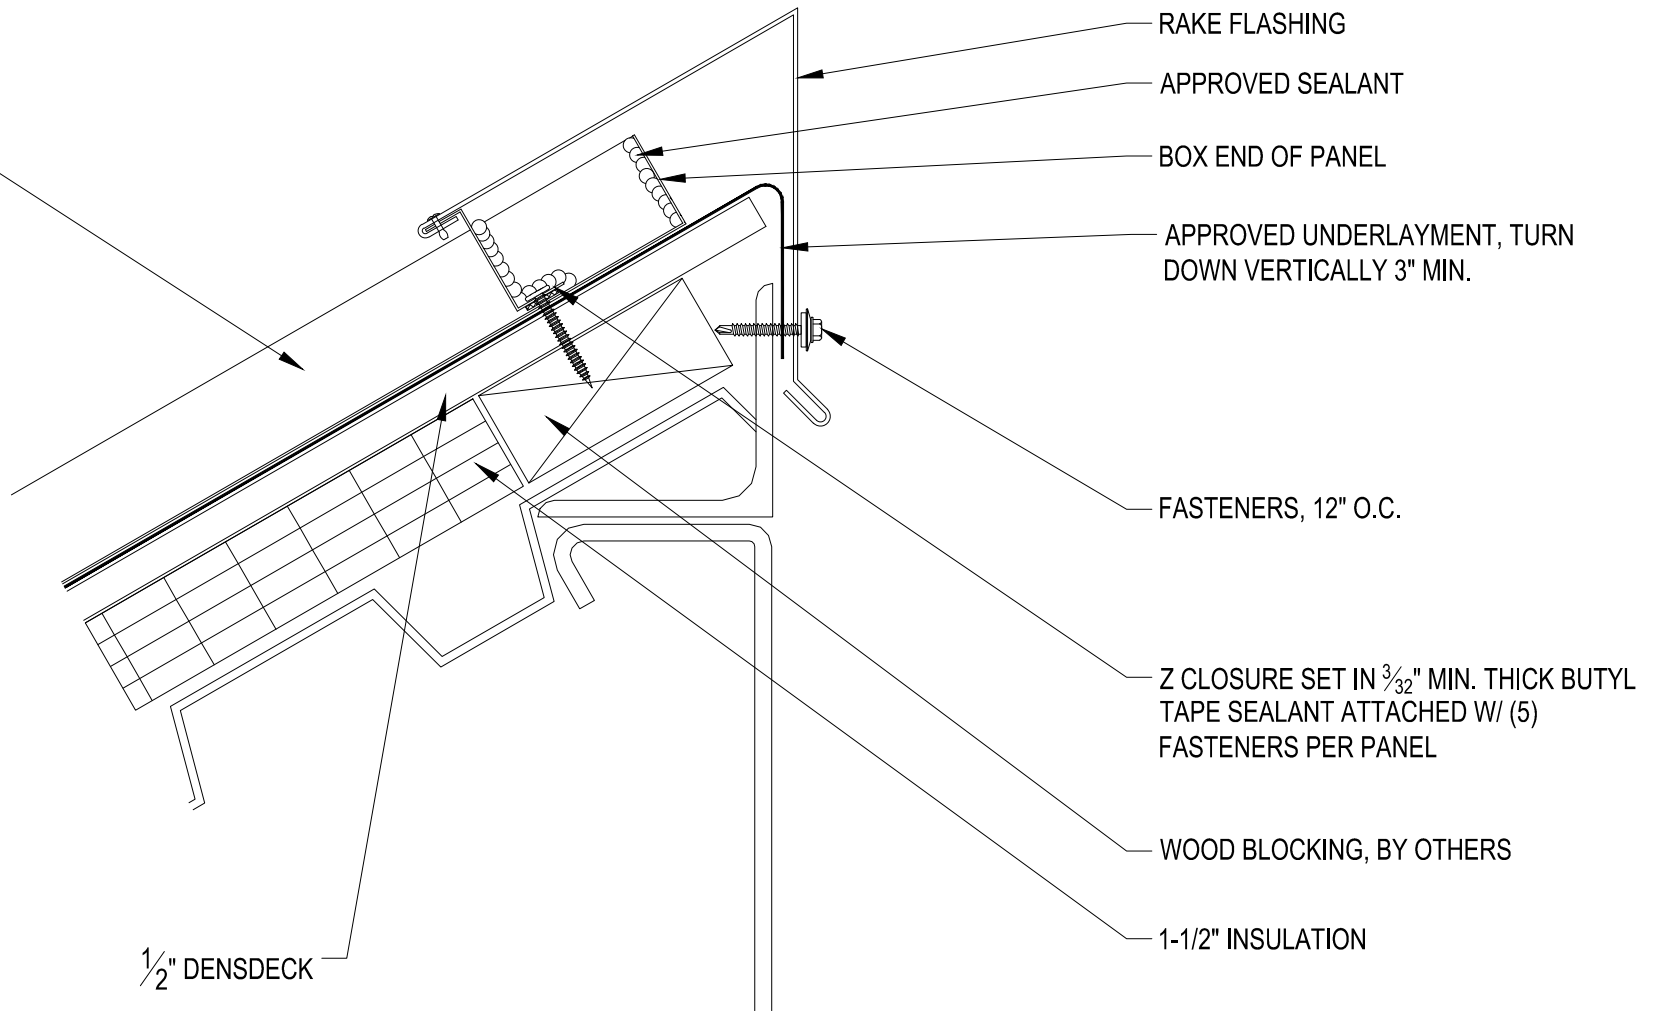

SENTRIGARD™  
ML 200 PANEL

1/2" DENSDECK

Rev. 3, July 2012

Project:

Contractor:

Designer:

Date:

Scale: